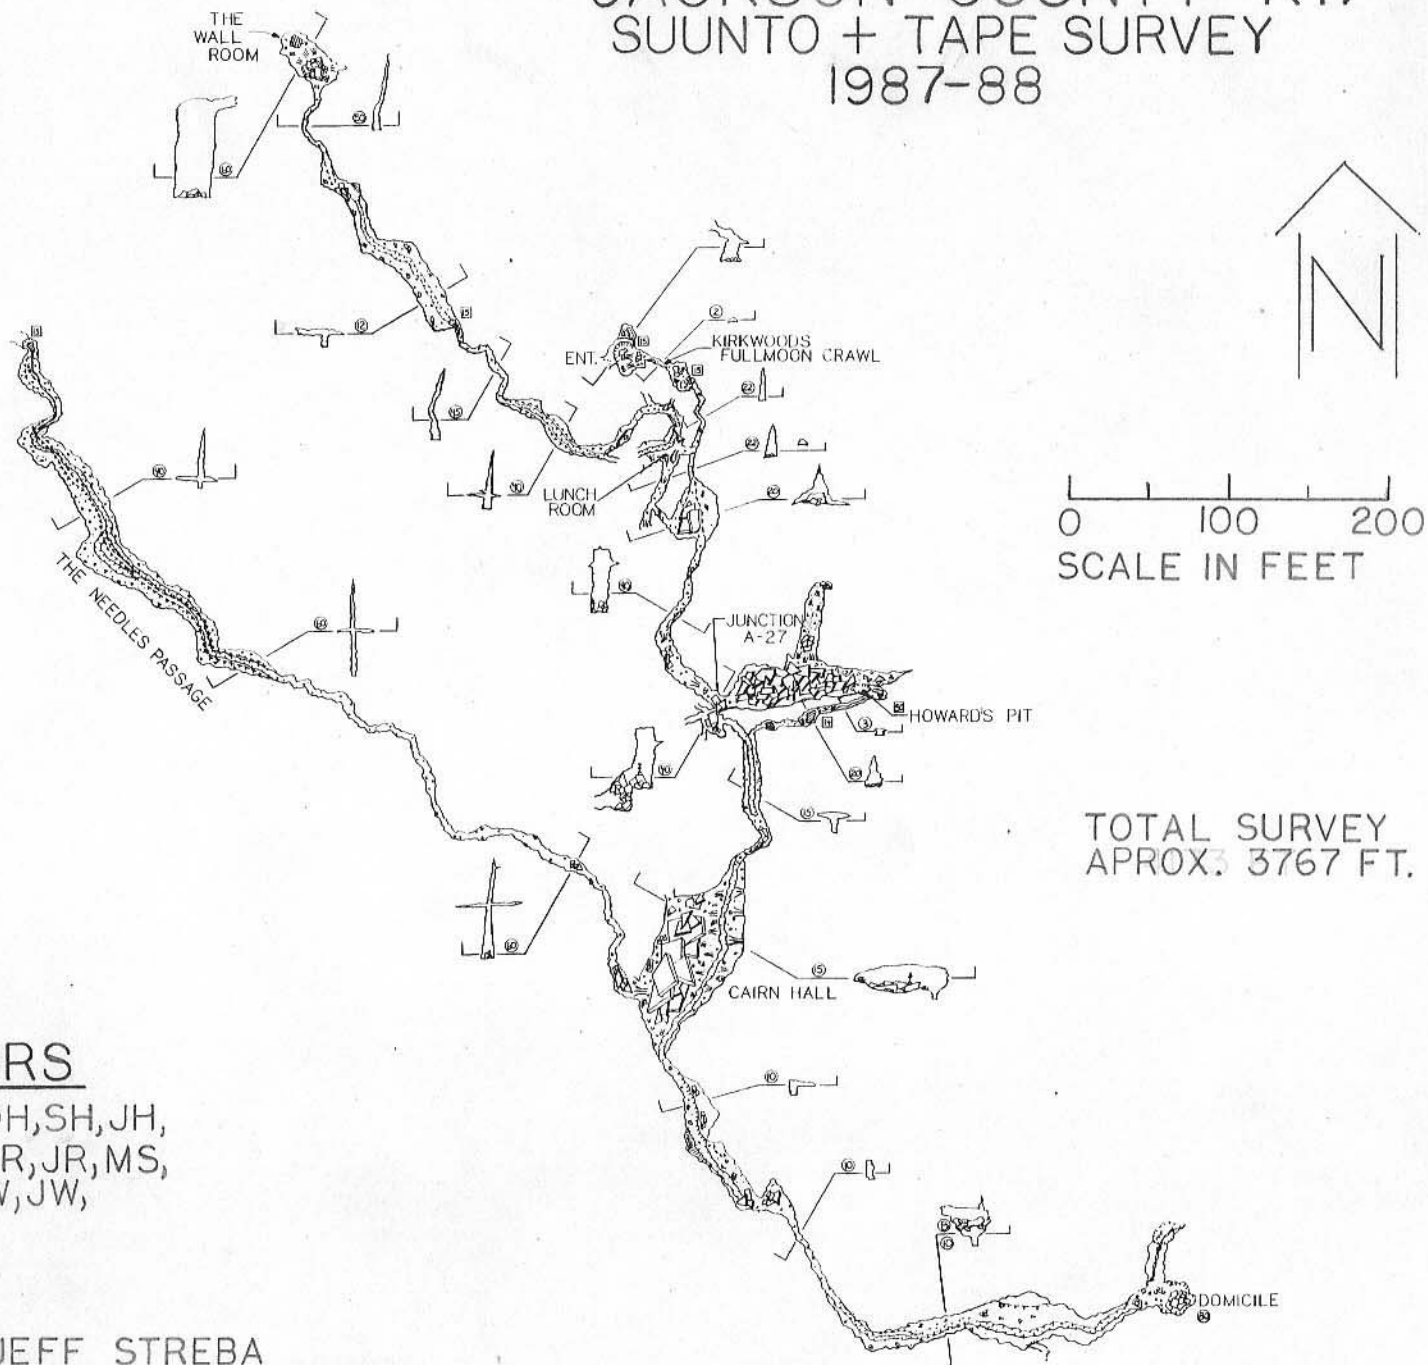

RAINSHELTER CAVE

JACKSON COUNTY KY.
SUUNTO + TAPE SURVEY
1987-88

TOTAL SURVEY
APROX. 3767 FT.

SURVEYORS

DLB, MG, SG, MG, DH, SH, JH,
PK, HK, DM, JN, MR, JR, MS,
JS, JS, BS, AS, AW, JW,

CARTOGRAPHY BY: JEFF STREBA