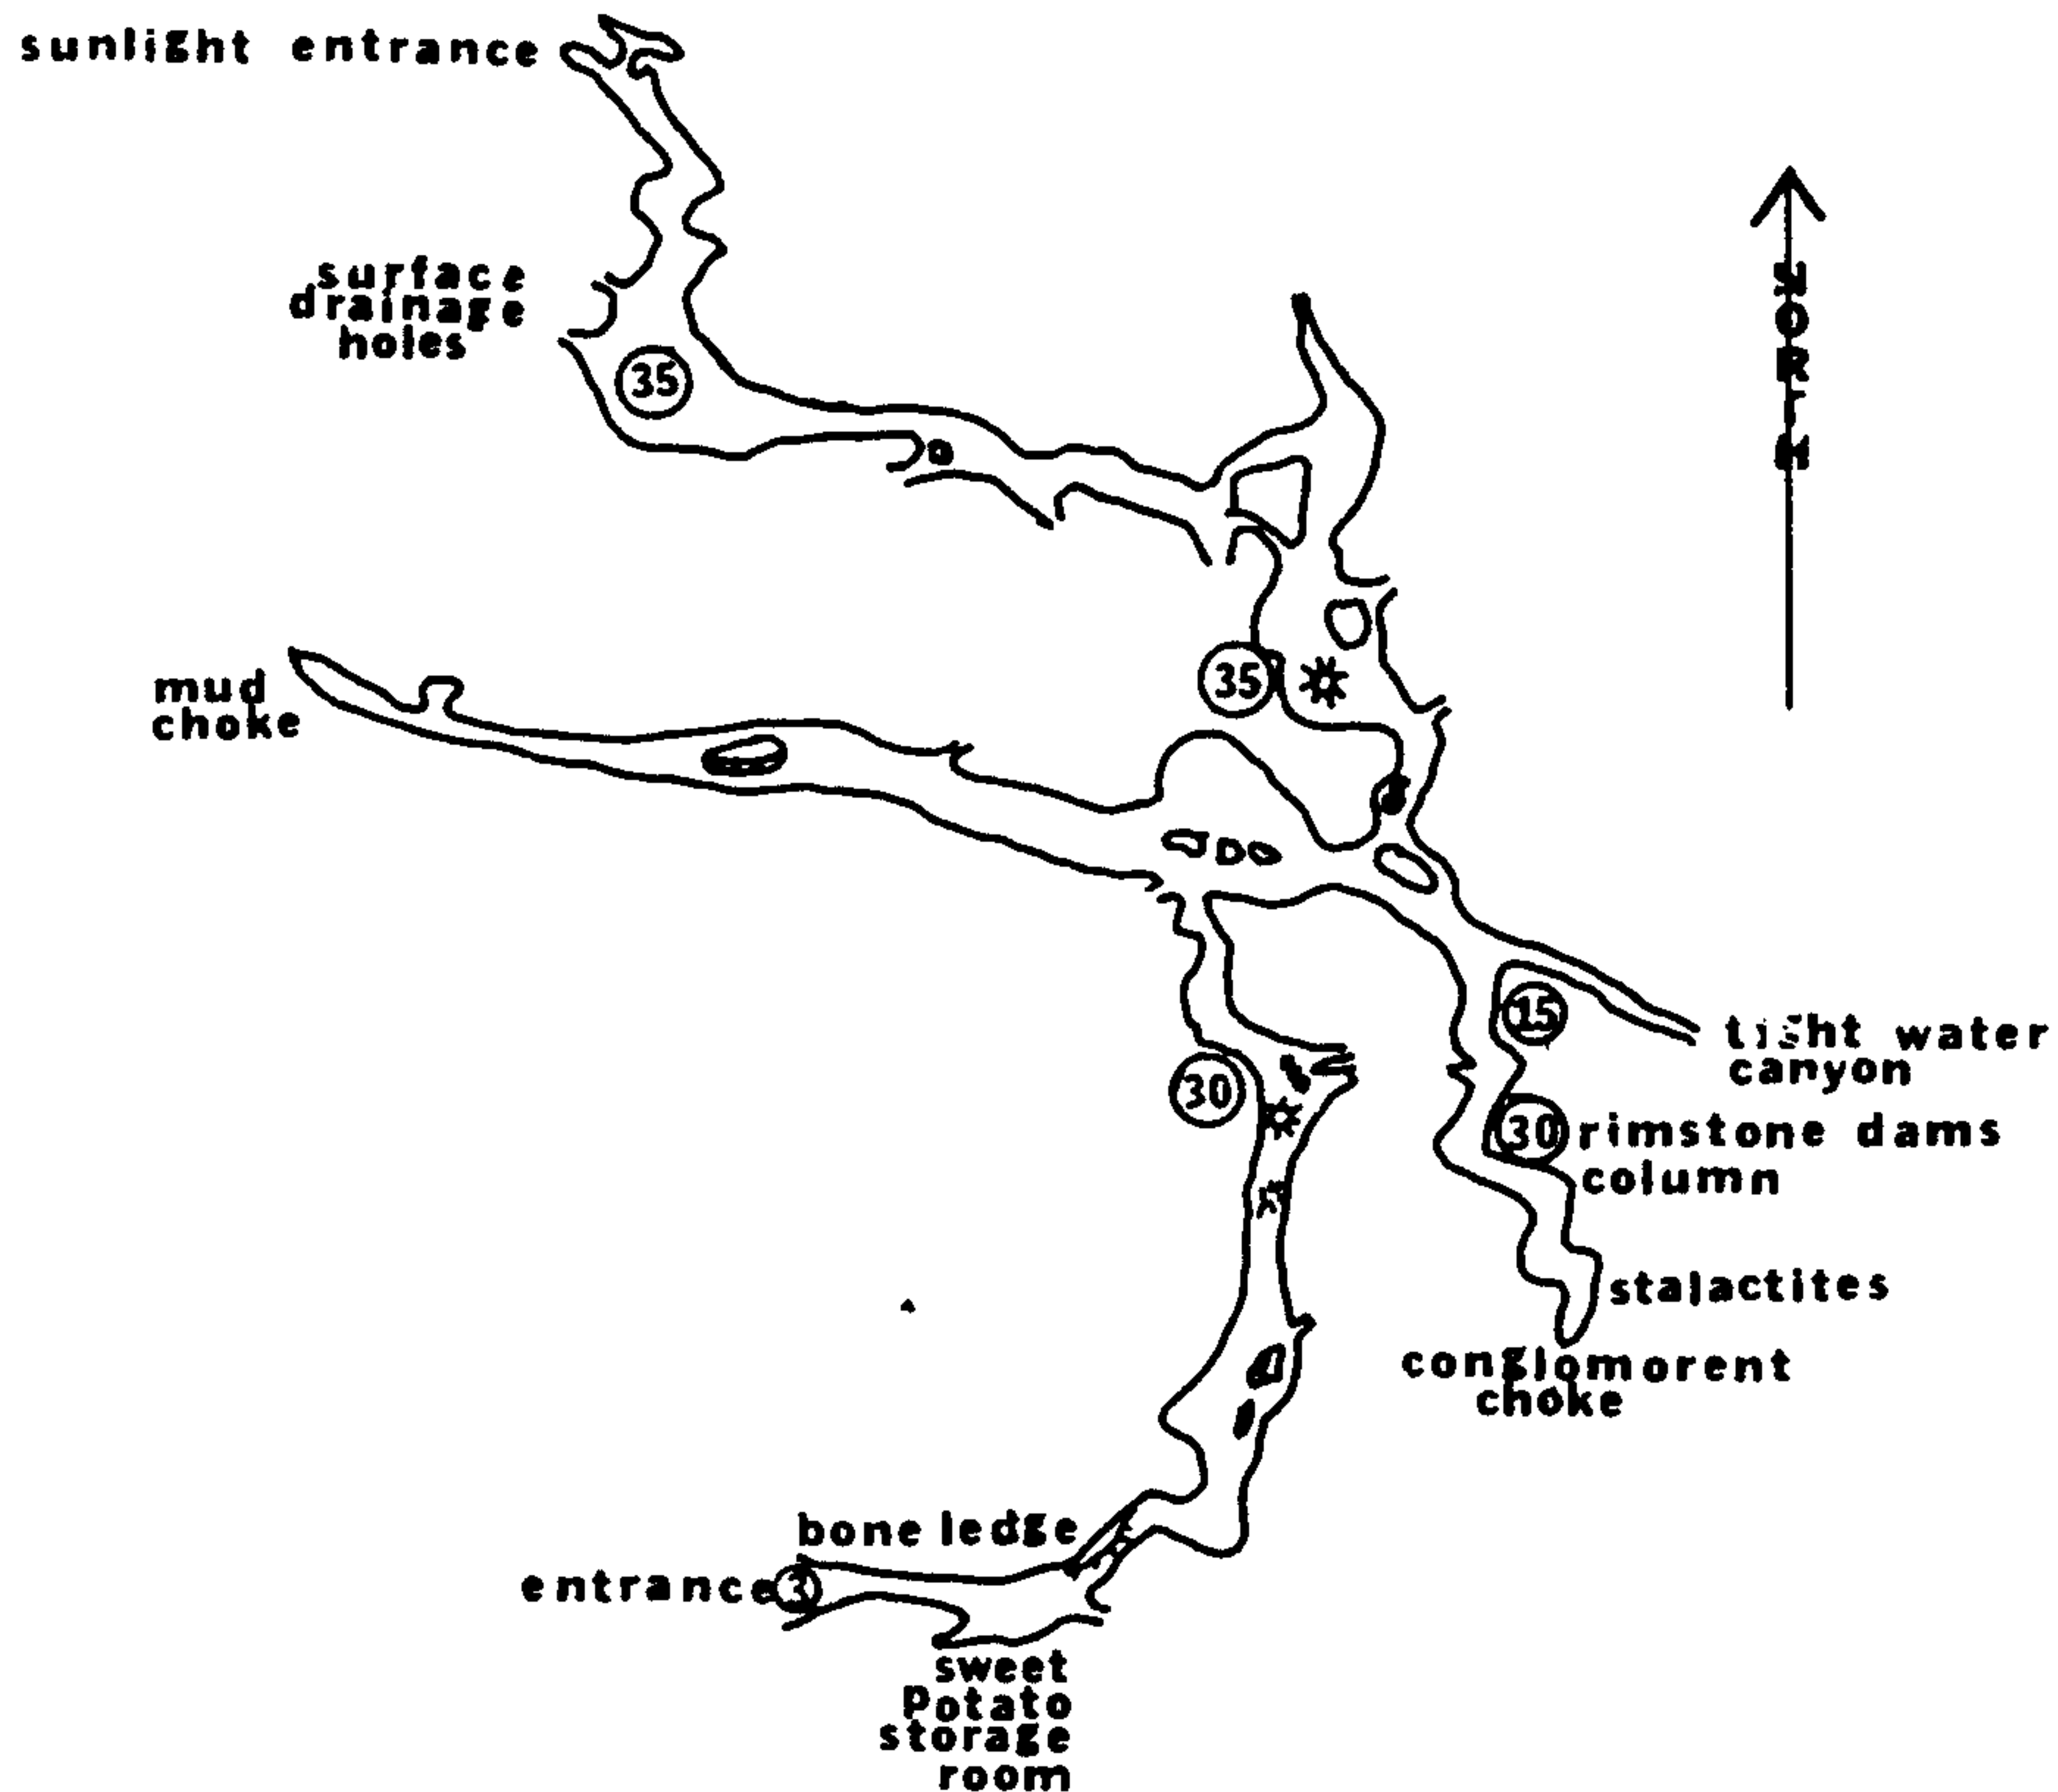

# SWEETPOTATO CAVE

## Johnetta Quadrangle

### Rockcastle County, Kentucky

Mapped by Members of the National Speleological Society  
Southwestern Ohio Regional Caving Association

Date July 14, 1974  
Present Length 935 Feet  
Survey Team  
Tape . . . . . Dave Kelly  
Compass . . . . . Tim Kettering  
Data . . . . . Richard Sellers  
Sketch . . . . . Mary Gratsch  
Map Copies By Marv Knasel