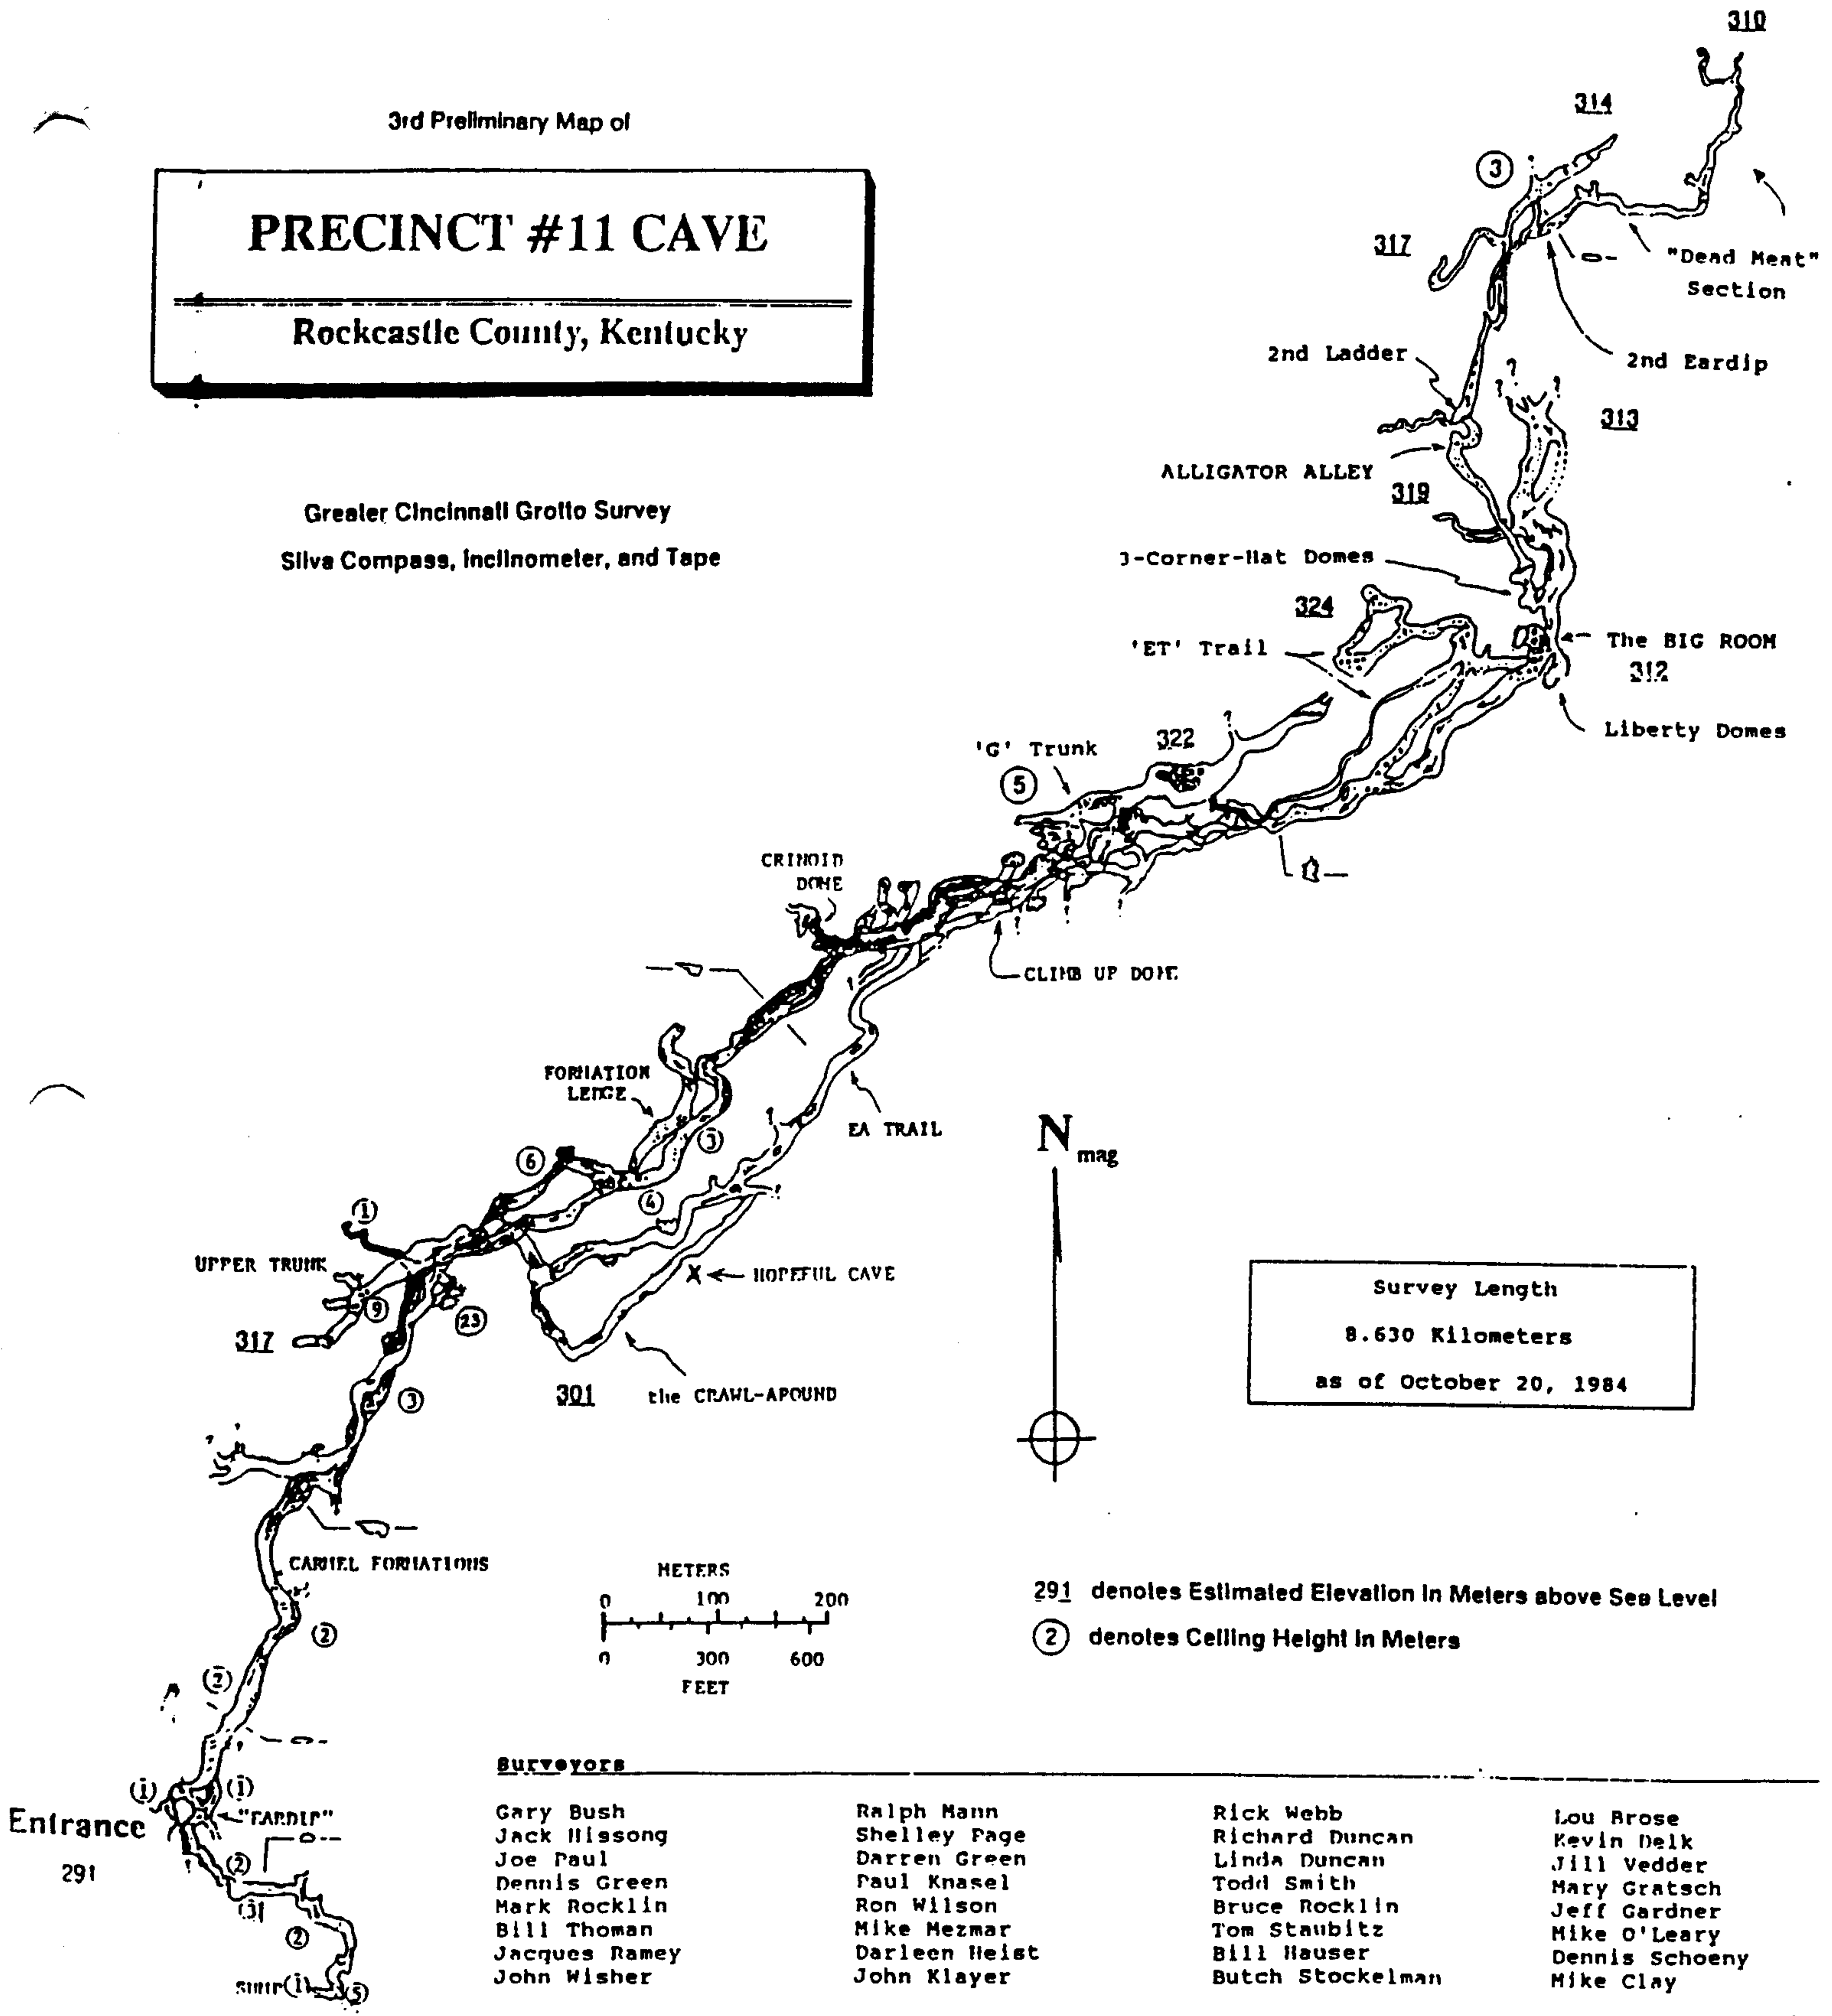

3rd Preliminary Map of

PRECINCT #11 CAVE
Rockcastle County, Kentucky

Greater Cincinnati Grotto Survey
 Silva Compass, Inclinometer, and Tape

SURVEYORS

Gary Bush
 Jack Hisson
 Joe Paul
 Dennis Green
 Mark Rocklin
 Bill Thoman
 Jacques Ramey
 John Wisner

Lou Brose
 Kevin Delk
 Jill Vedder
 Mary Gratsch
 Jeff Gardner
 Mike O'Leary
 Dennis Schoeny
 Mike Clay

Cartography by Gary Bush
 September 14, 1989