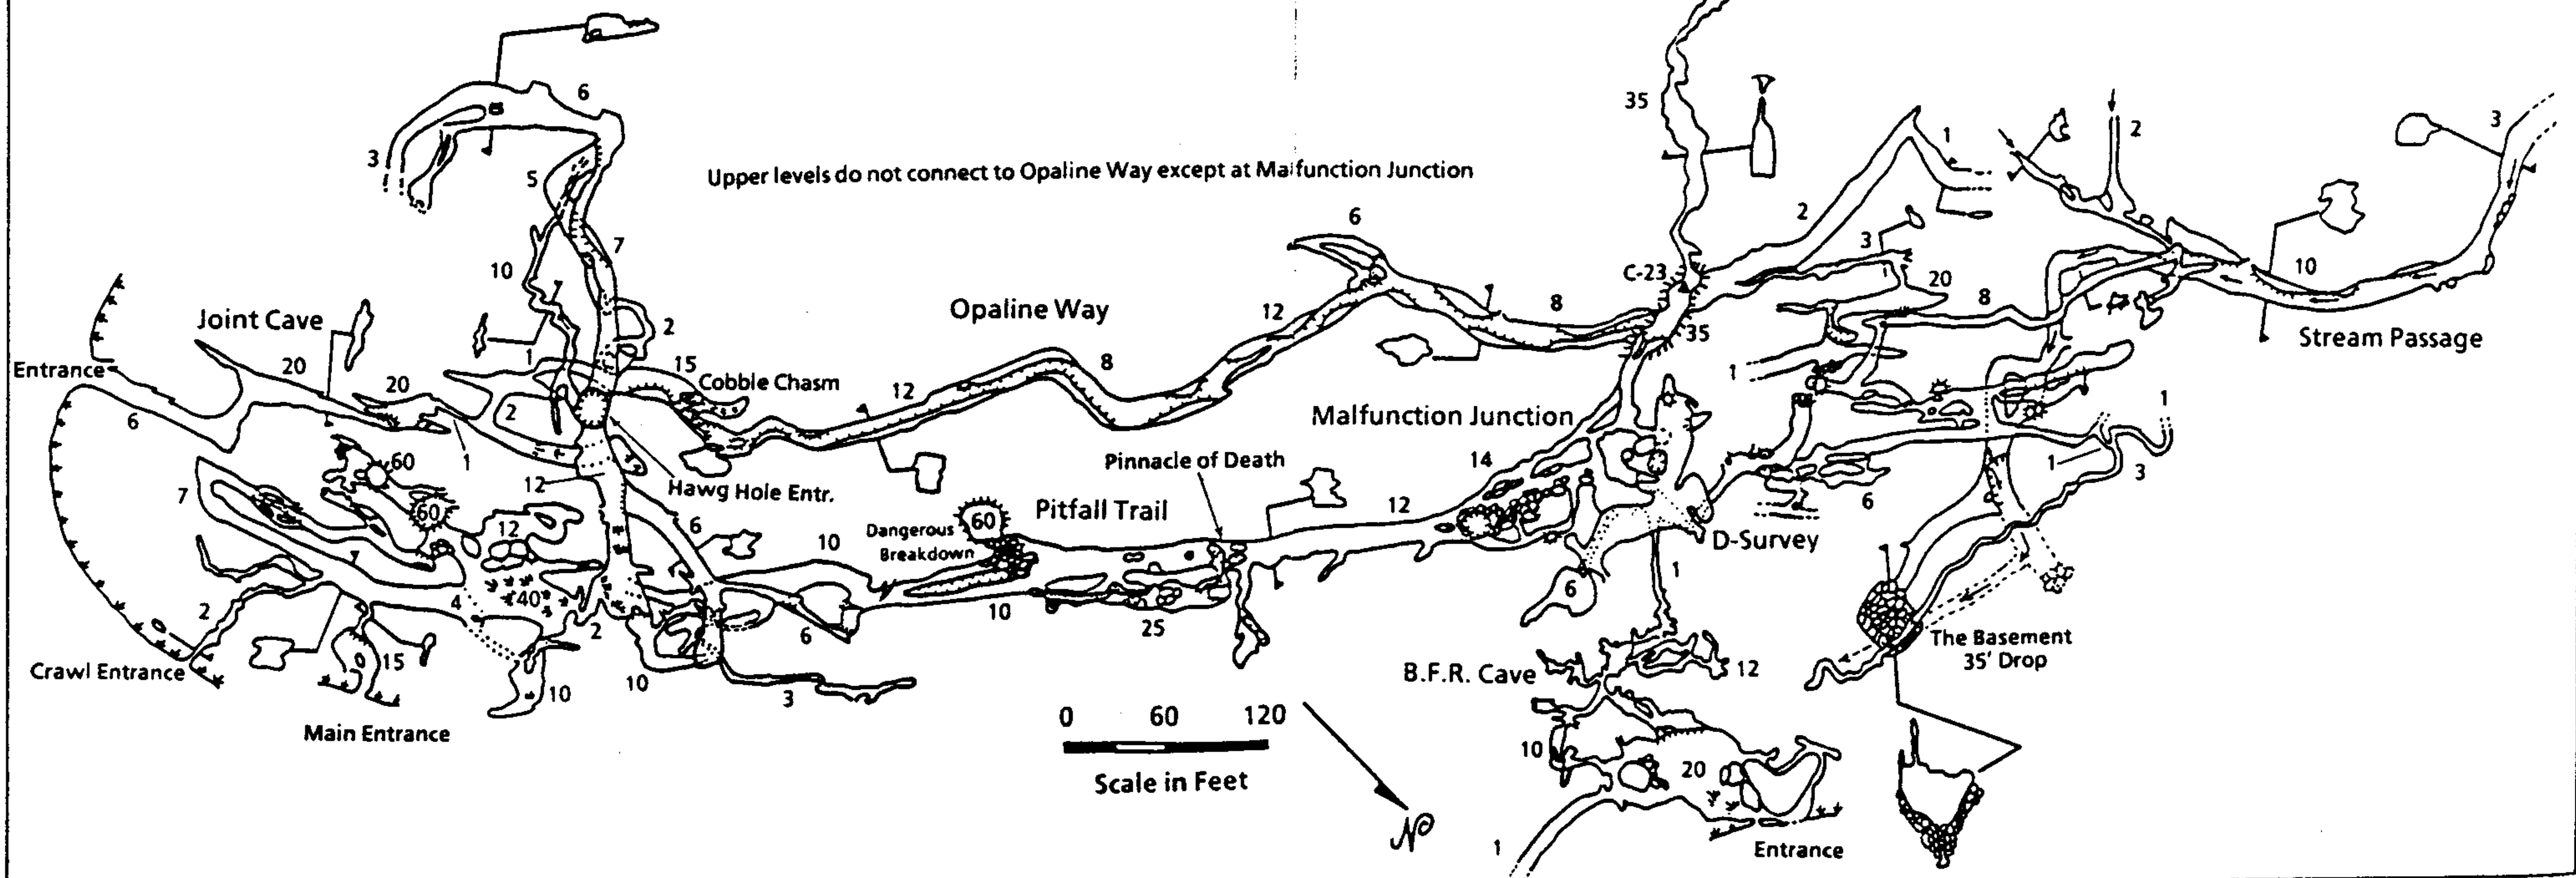

Miller's Cave Vertical Profile
Exaggeration 3X

Miller's Cave
Rockcastle County, Ky.
C&T Survey 1984-1985
Blue Grass Grotto
Cartography by Gary O'Dell

0 60 120
Scale in Feet
N