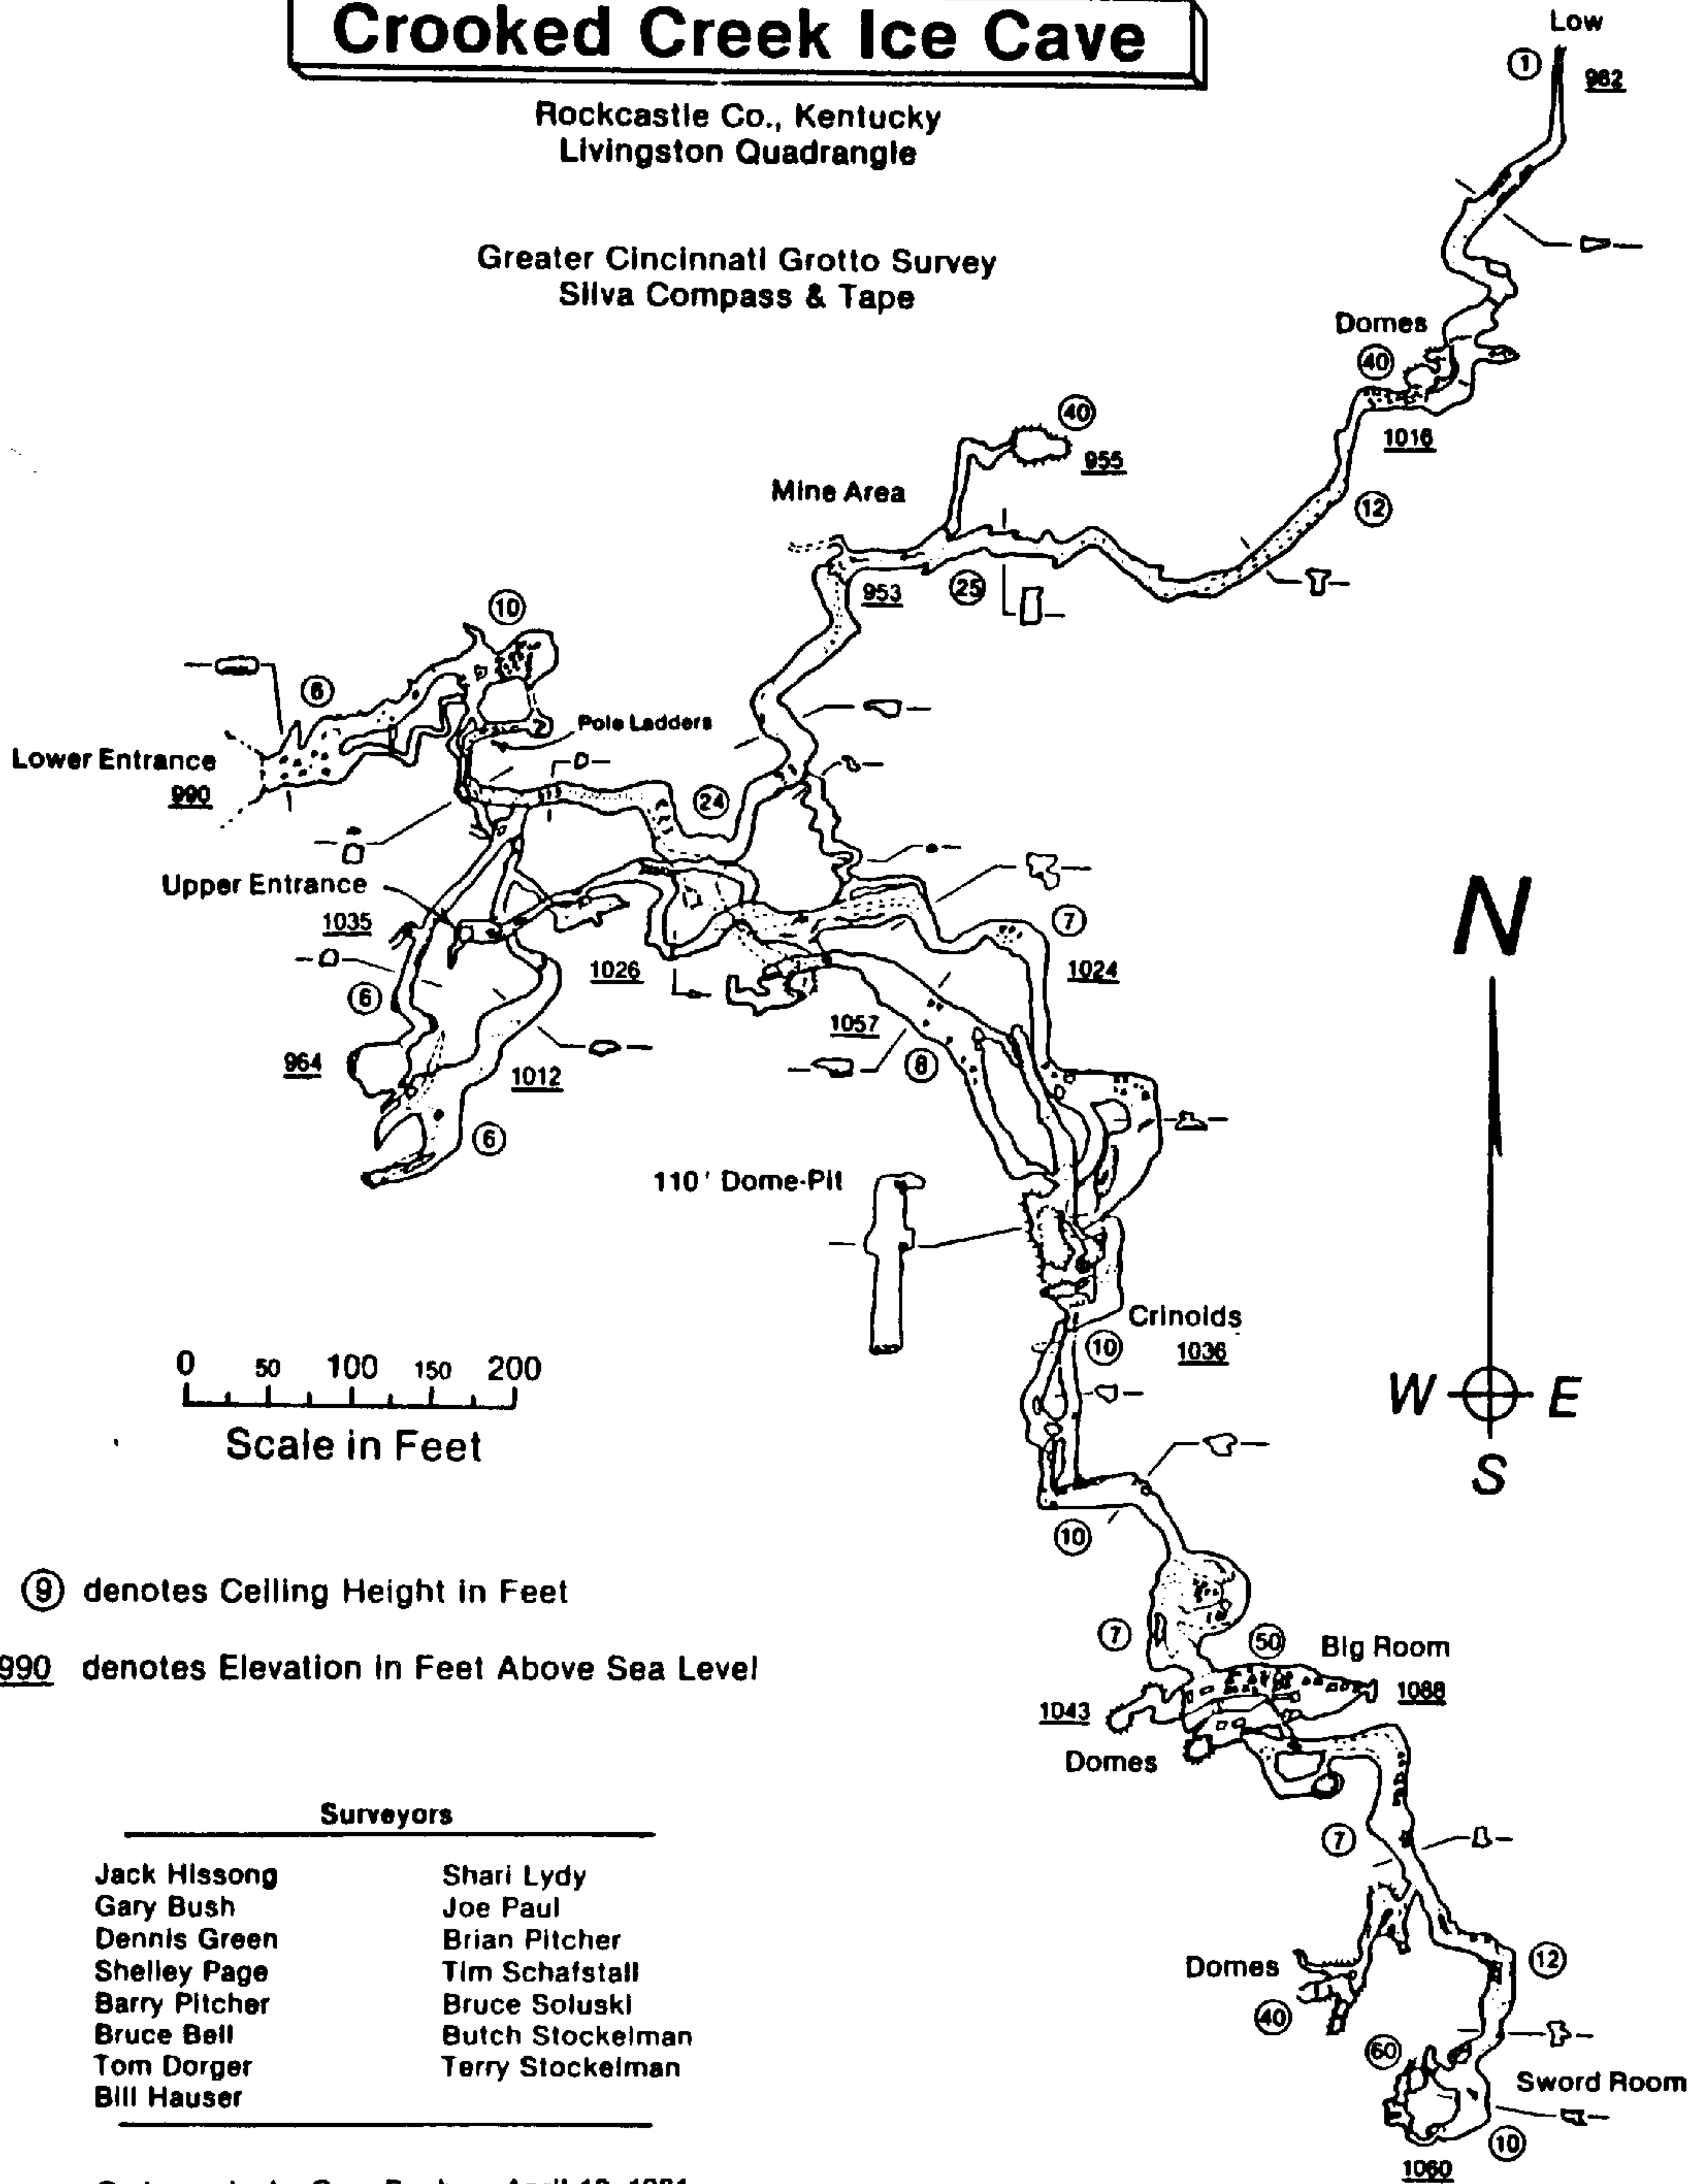

# Crooked Creek Ice Cave

Rockcastle Co., Kentucky  
Livingston Quadrangle

Greater Cincinnati Grotto Survey  
Silva Compass & Tape

⑨ denotes Ceiling Height in Feet

990 denotes Elevation in Feet Above Sea Level

**Surveyors**

- |               |                  |
|---------------|------------------|
| Jack Hissong  | Shari Lydy       |
| Gary Bush     | Joe Paul         |
| Dennis Green  | Brian Pitcher    |
| Shelley Page  | Tim Schafstall   |
| Barry Pitcher | Bruce Soluski    |
| Bruce Bell    | Butch Stockelman |
| Tom Dorger    | Terry Stockelman |
| Bill Hauser   |                  |

Cartography by Gary Bush — April 12, 1981