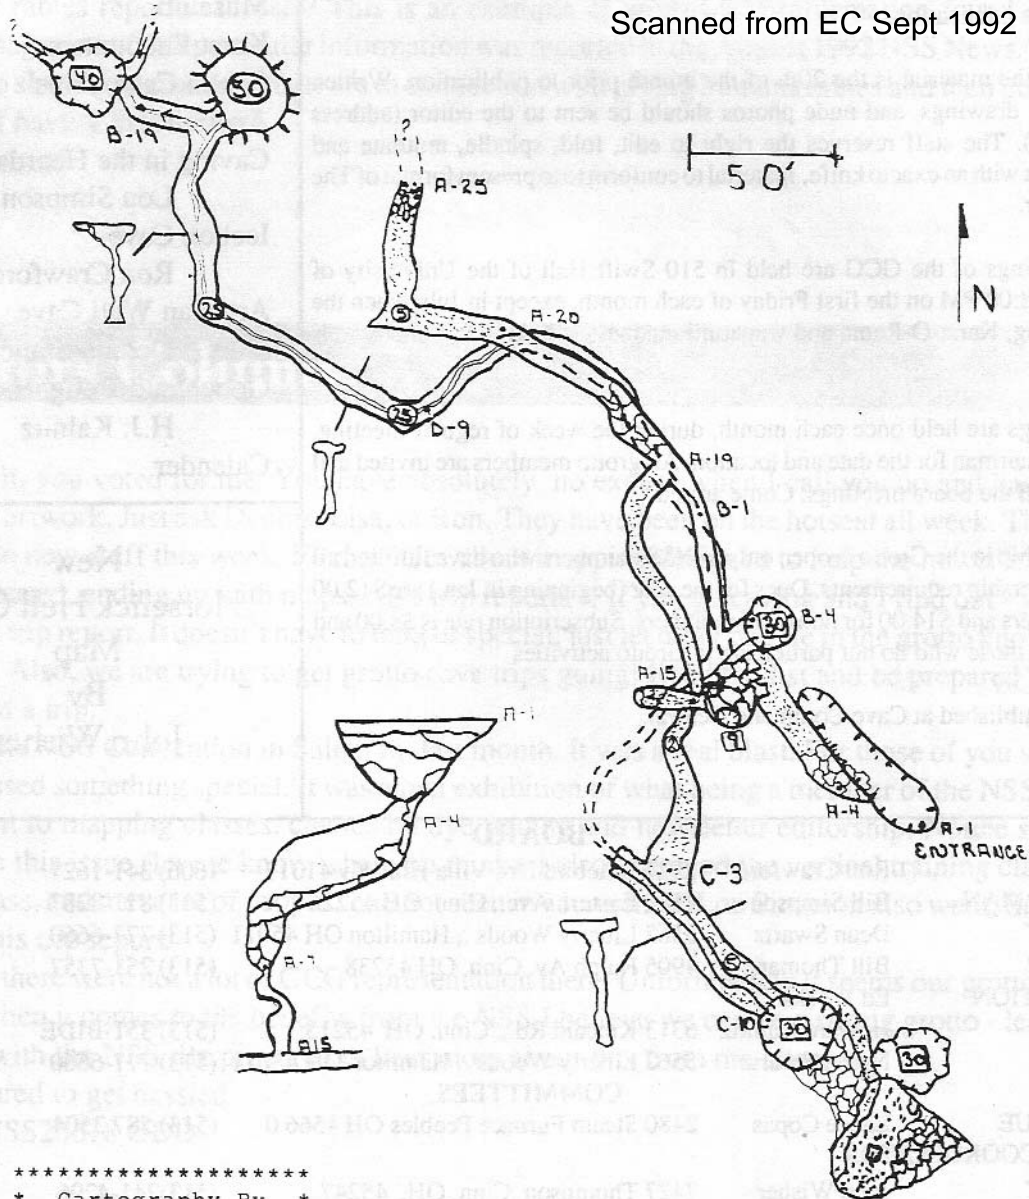

Scanned from EC Sept 1992

 * Cartography By *
 * John E. Wisher *
 * Dennis Anglert *
 * Mark Swalstedt *
 * Howard Kalnitz *
 * Chip Brigham *
 * Dave Moran *
 * Mike Clark *

 Horselick Hell Cave
 *1,226 FT. *
