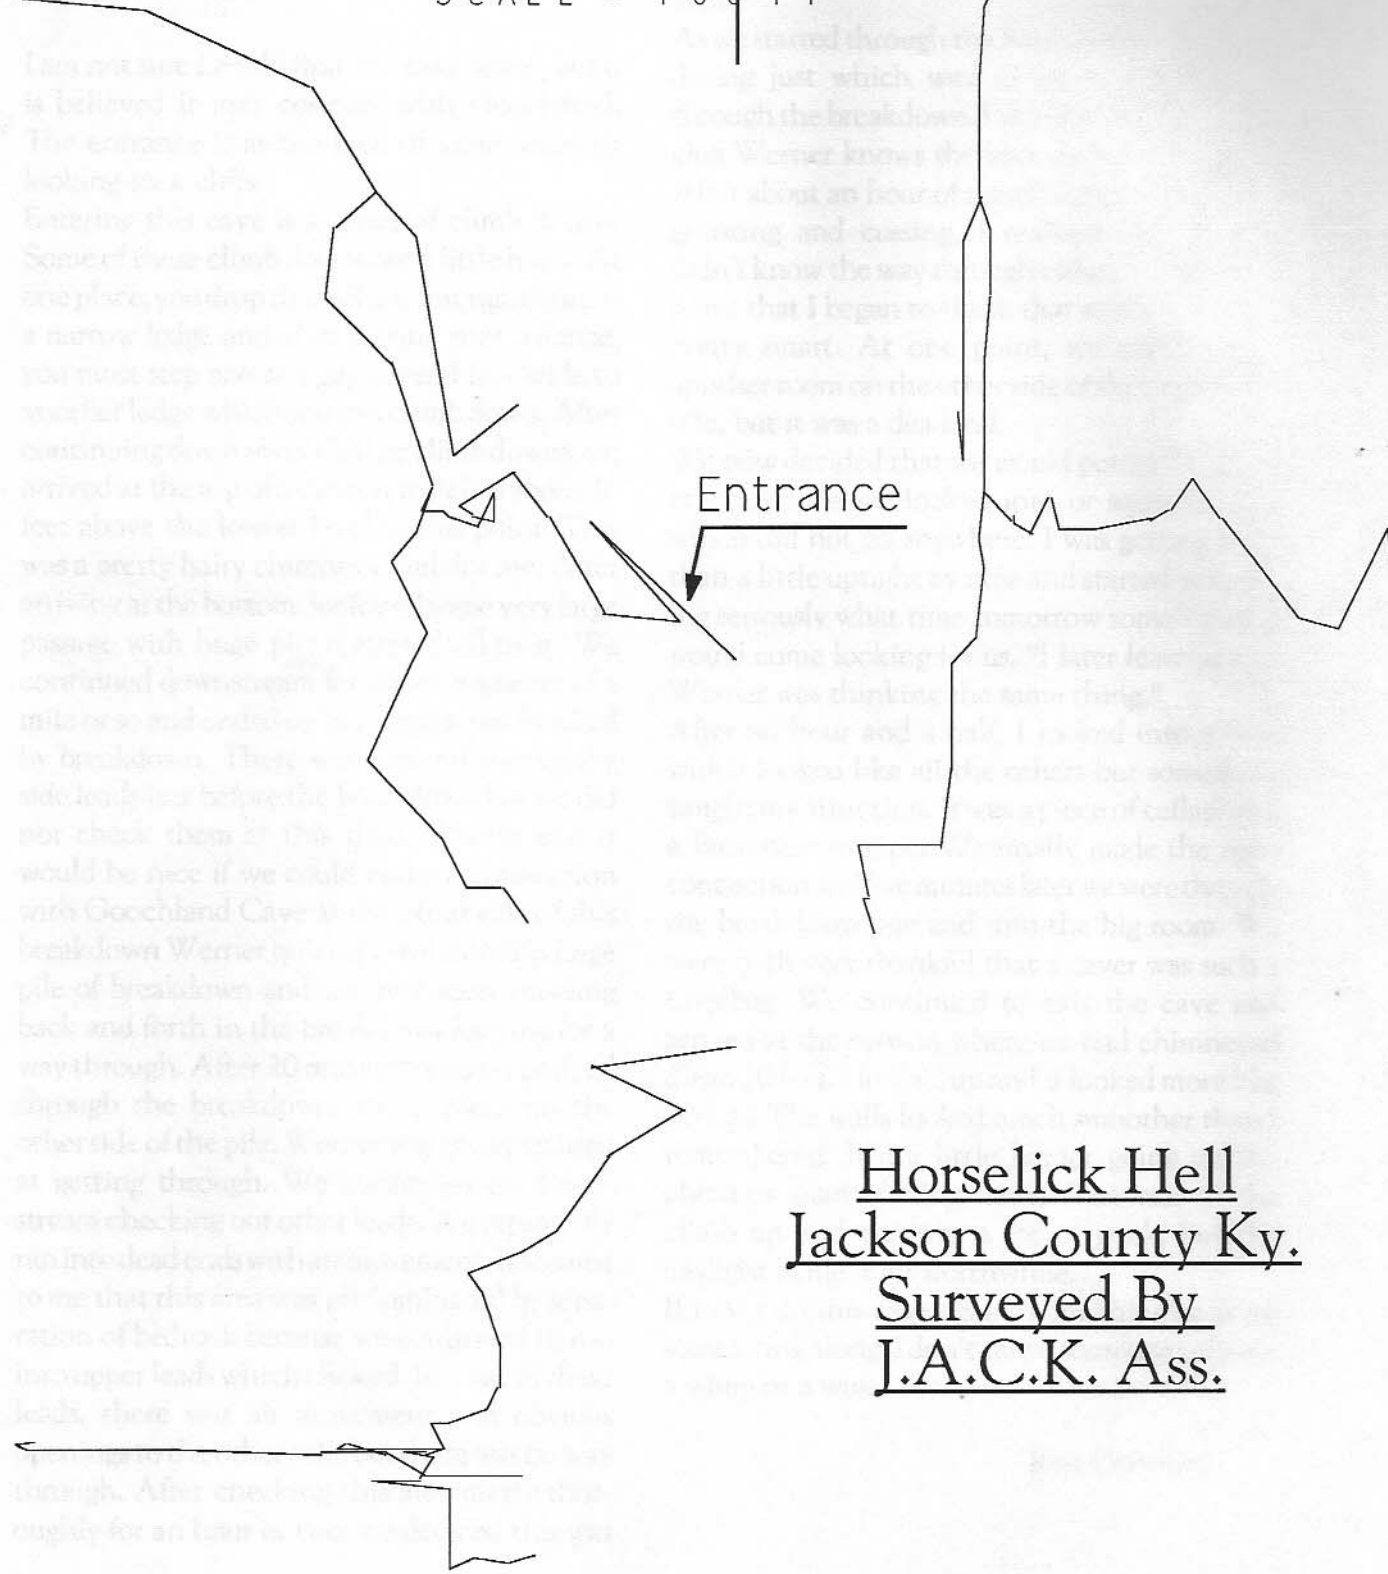

Trip Report

TRIP TO HENTON CAVES
WERNER

SCALE = 100 FT

Horselick Hell
Jackson County Ky.
Surveyed By
J.A.C.K. Ass.